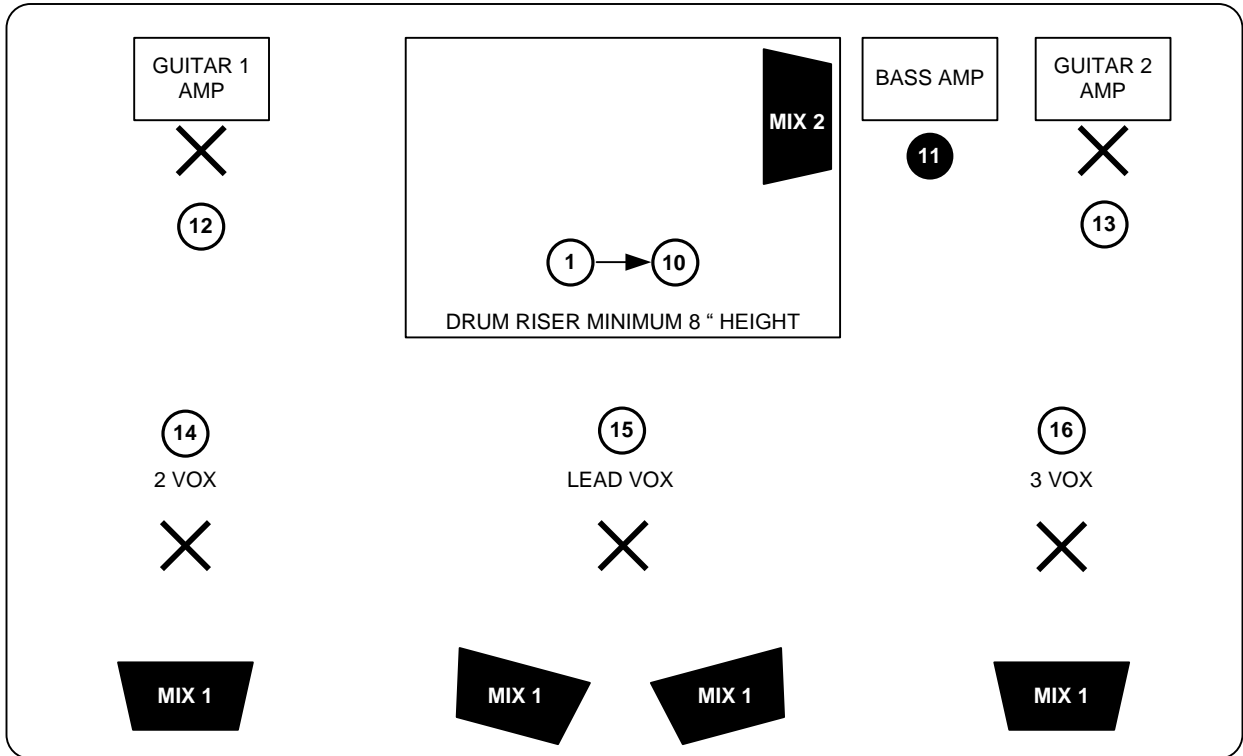

DIRTY HURRICANE

STAGE PLAN

LEGEND  

F.O.H CHANNEL LIST

- | | |
|----------------|-----------------------|
| 1. Kick | 9. Drums Overhead |
| 2. Snare | 10. Drums Overhead |
| 3. Hi-Hats | 11. Bass D.I. |
| 4. Rack Tom 1 | 12. LEAD Guitar Amp |
| 5. Rack Tom 2 | 13. RHYTHM Guitar Amp |
| 6. Rack Tom 3 | 14. Vox 2 |
| 7. Floor Tom 1 | 15. Lead Vox |
| 8. Floor Tom 2 | 16. Vox 3 |

MONITOR REQUIREMENTS – 2 Monitor Sends

MIX 1 (Vocals): Lead Vox, Vox 2, Vox 3

MIX 2 (Drums): Lead Vox, Vox 2, Vox 3, Bass